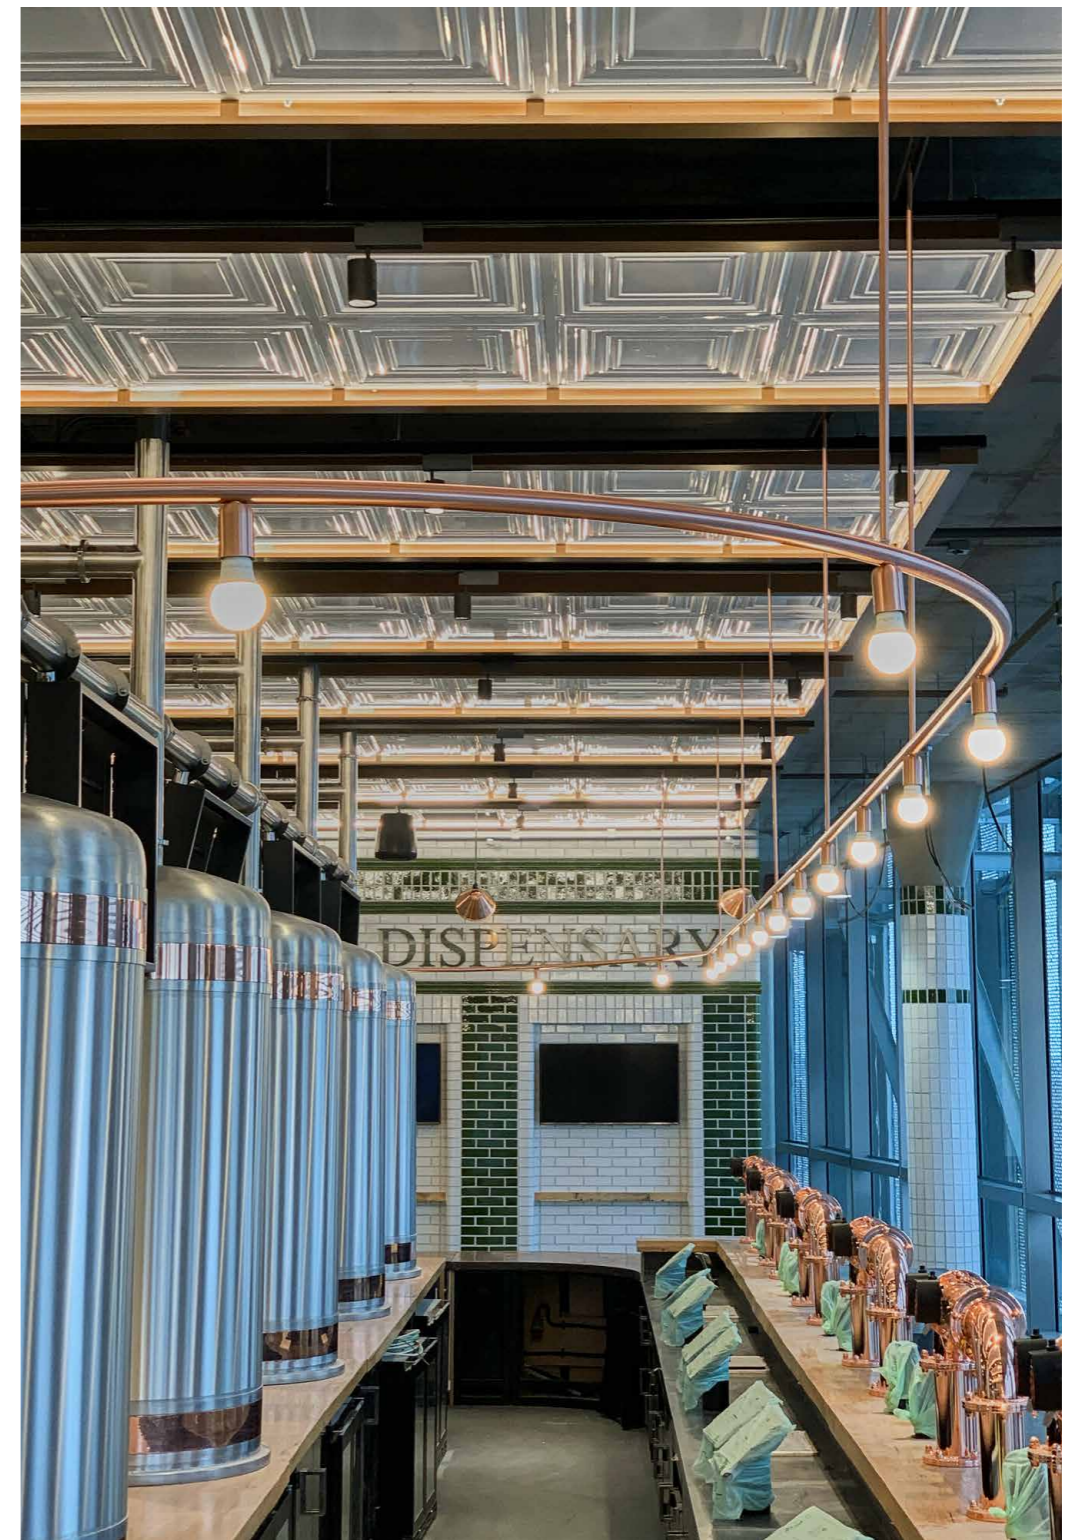

Bespoke Fixture, Stockholm

Bespoke Fixture, Copenhagen

Bespoke Fixture, London

Modified Lord 1 Wall in Brass and Bespoke Ceiling Lamp, Stockholm

Product Index

ANGEL

ARCHANGEL

ASTORIA