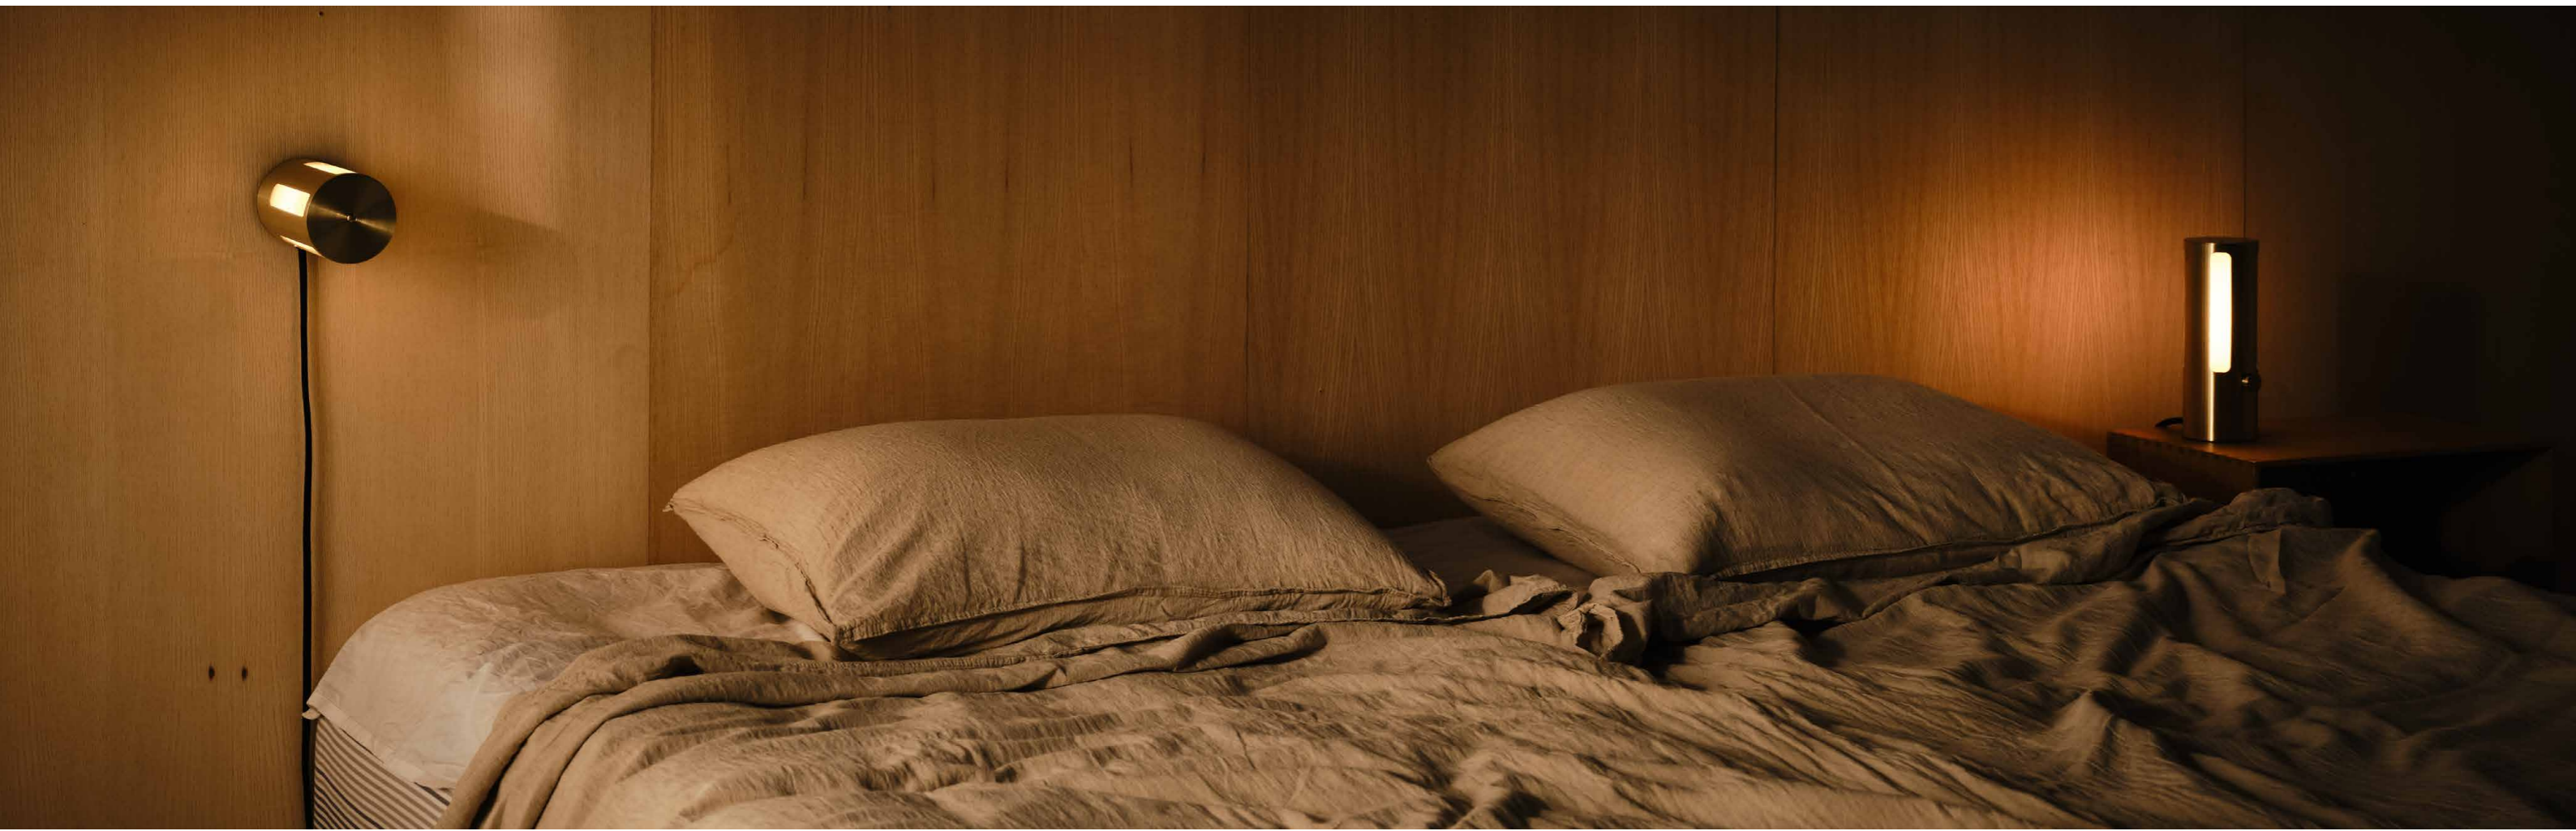

Bespoke Ceiling Fixture, Istanbul

Modified James Table in White, Helsinki

Kennedy Chandelier in Bronze

Long Kennedy Pendant in Steel, Copenhagen

Blomsbury Wall in Brass, Åndalsnes

Bespoke James in Black, Copenhagen