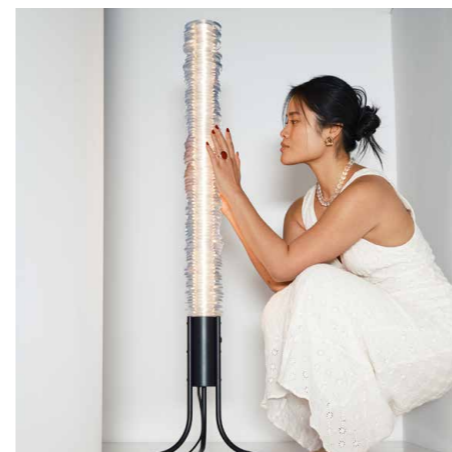

BLOOMSBURY

ERIE