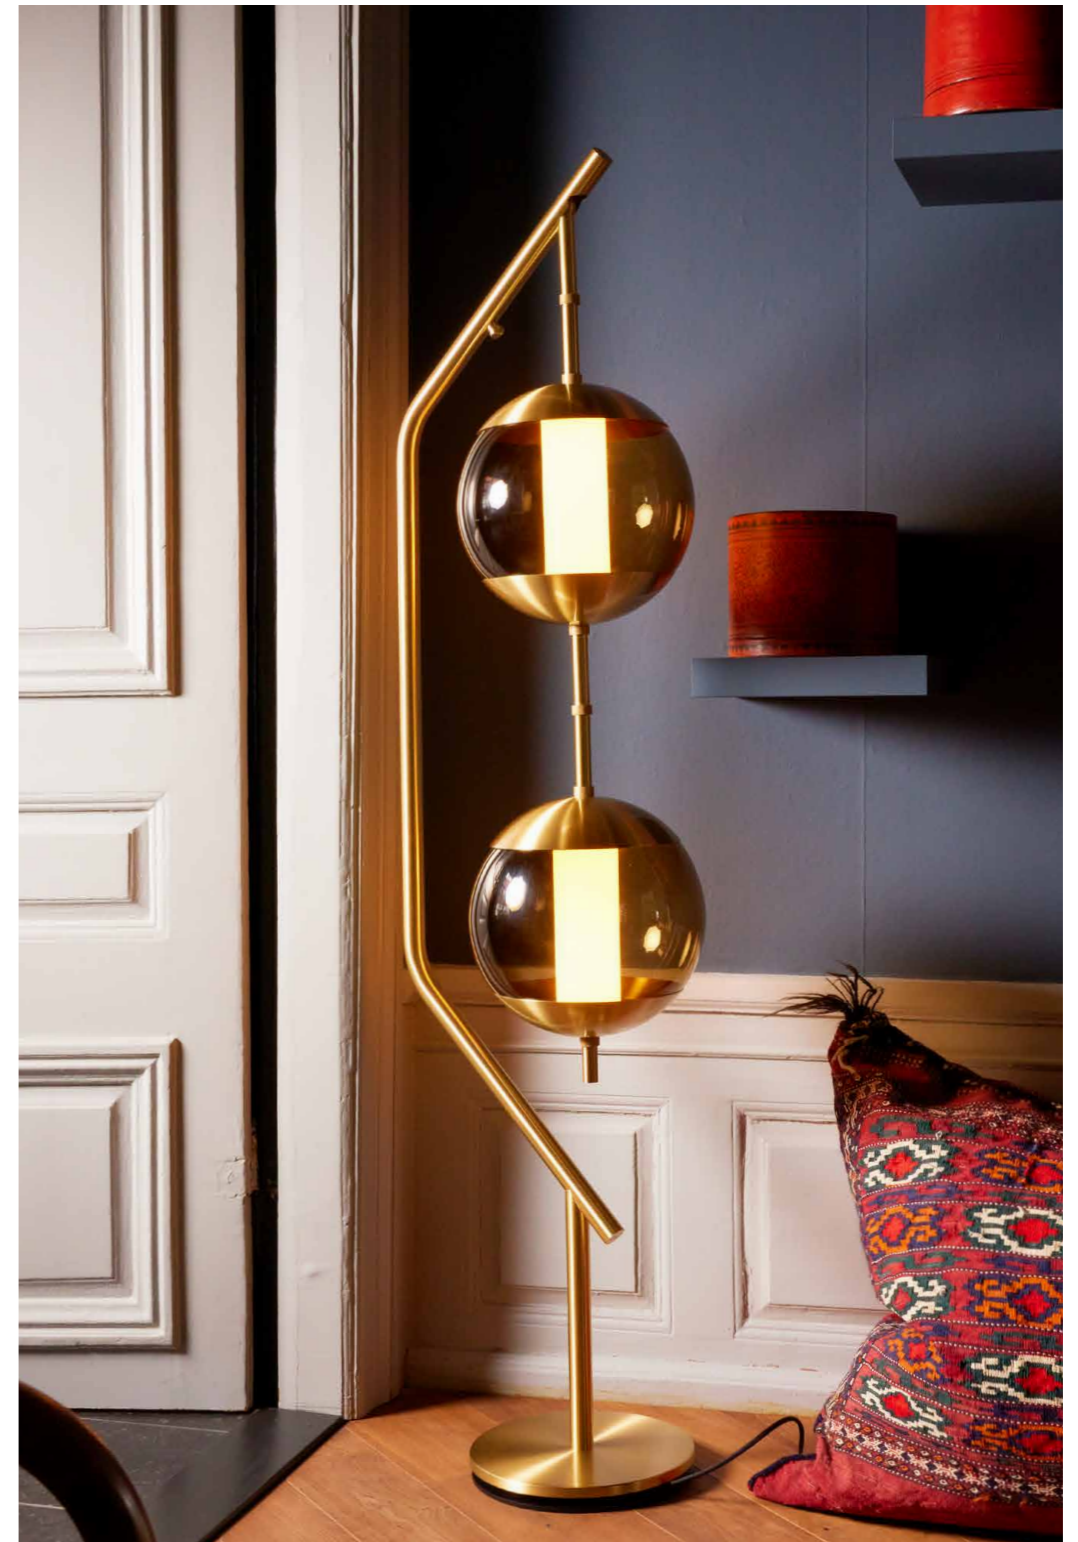

Skåne Forest

Lord Ballroom in Black Smoke

Lord Ballroom in Black Opal

Angel 5 Wide in Brass, Berlin

Lord Diva in Brass

Details of Erie

Angel 5 Wide in Brass and Vox Ceiling in Brass, Berlin

Monroe Floor in Brass, Private Residence